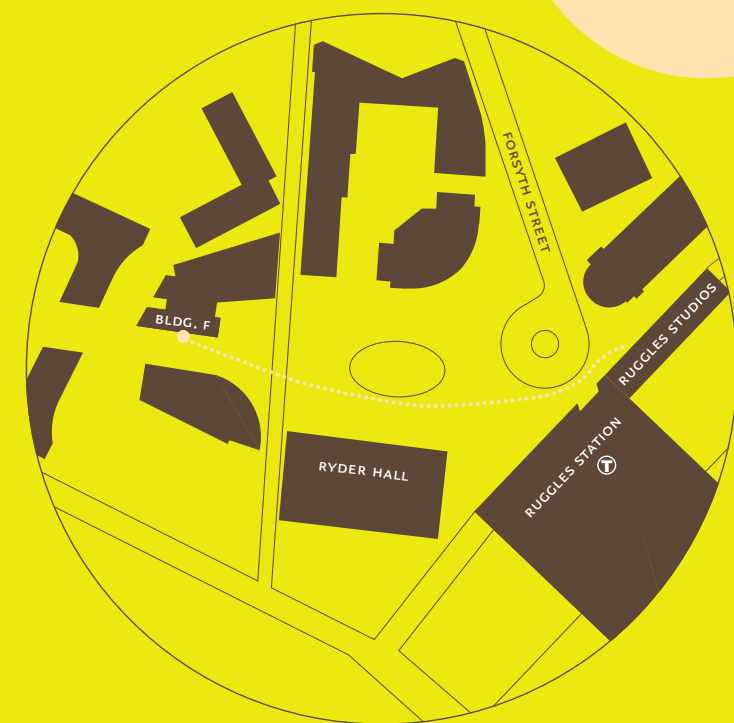

KIEL MOE, FACULTY MODERATOR

ALL LECTURES HELD AT 6 PM

ROOM 20, LOWER LEVEL, BUILDING F, WEST VILLAGE, NORTHEASTERN UNIVERSITY, BOSTON

Coming spring 2009...

MICHAEL BELL
COLUMBIA UNIVERSITY
CHARLIE SUTHERLAND
SUTHERLAND HUSSEY ARCHITECTS
RAHUL MEHROTRA
MASSACHUSETTS INSTITUTE OF TECHNOLOGY
RICHARD COOK
COOK + FOX ARCHITECTS
MARTIN FELSEN
URBANLAB, IIT, ARCHEWORKS
JOHN QUALE
UNIVERSITY OF VIRGINIA
DAVID RIFKIND
FLORIDA INTERNATIONAL UNIVERSITY
ADAM YARINSKY
ARCHITECTURE RESEARCH OFFICE

SEE SCHOOL WEBSITE FOR
EXHIBITION SCHEDULE:
WWW.ARCHITECTURE.NEU.EDU

new lecture location

ALL LECTURES HELD AT 6 PM
ROOM 20, LOWER LEVEL,
BUILDING F, WEST VILLAGE
NORTHEASTERN UNIVERSITY,
BOSTON

CRITICAL THINKING ABOUT ARCHITECTURE, CULTURE, AND THE CITY